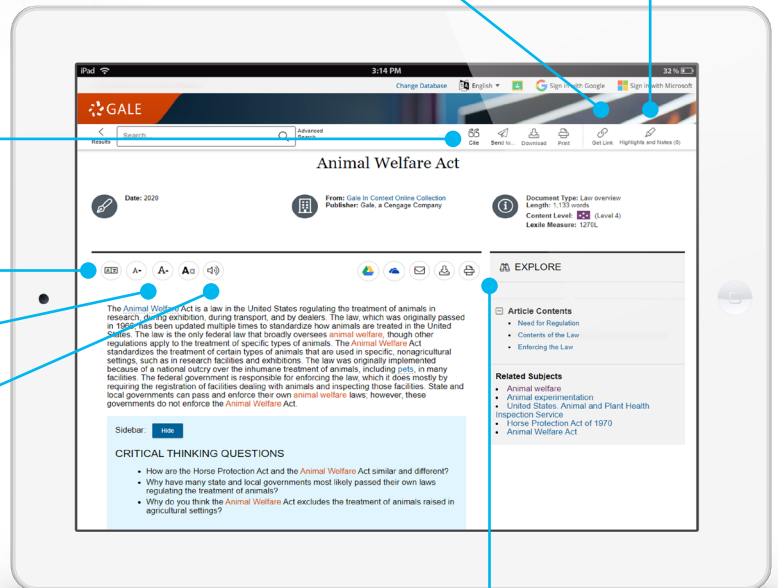

Explore Support for Your Gale Resources

Access tools to manage, use, and share the value of your Gale resources.

- Webinars, training videos, resource guides, tip sheets, and more
- Marketing materials like customizable bookmarks, social media posts, email templates, and flyers
- MARC records, direct URLs, usage reporting and visualization, and technical documents

Plus, your Gale customer success manager is available to help you make an impact with your Gale resources.

EXPLORE PANEL

Highlights "More Like This" recommendations and supporting information of value without detracting from core content.

SMARTER SEARCH RESULTS

Provides important evaluative information to support successful user outcomes and help users discover relevant content.

LMS INTEGRATION

Expand access and increase discovery at schools and academic institutions by allowing educators to access and embed Gale content within their learning management system (LMS).